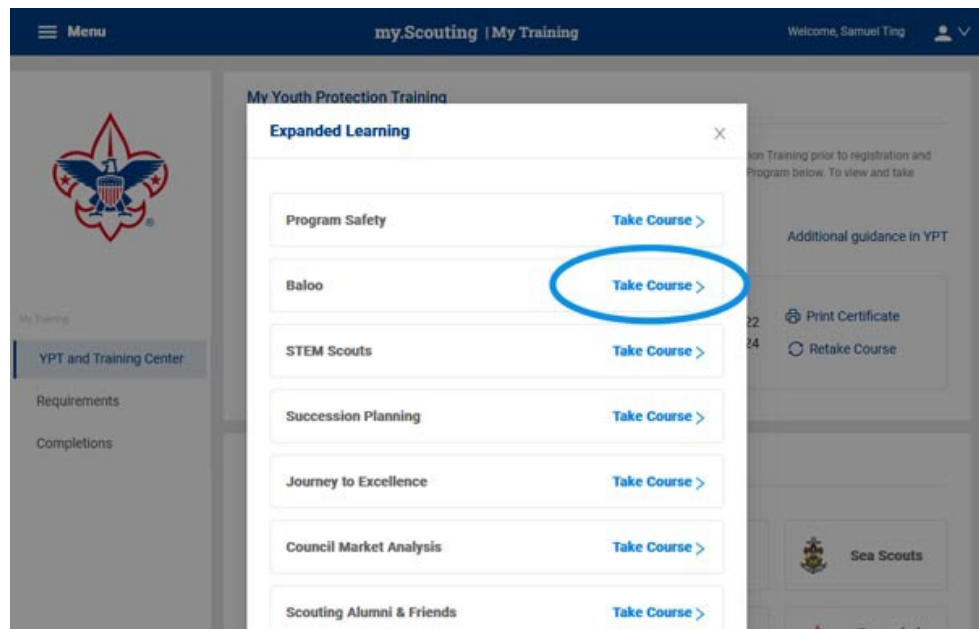

### Step 1

Open an Internet browser (e.g., Internet Explorer, Chrome) and go to: [my.scouting.org](https://my.scouting.org)

Log into your [my.scouting.org](https://my.scouting.org) account with your username / password. If you do not have an account, please create one and then log in the system.

### Step 2

Upon successful login, you should see the dashboard.

Click on 'My Training' button to enter the My Training page.

### Step 3

From the “My Training” page, select “Expanded Learning” at the bottom.

### Step 4

Click on the “Take Course” link from the “Expanded Learning” popup window.