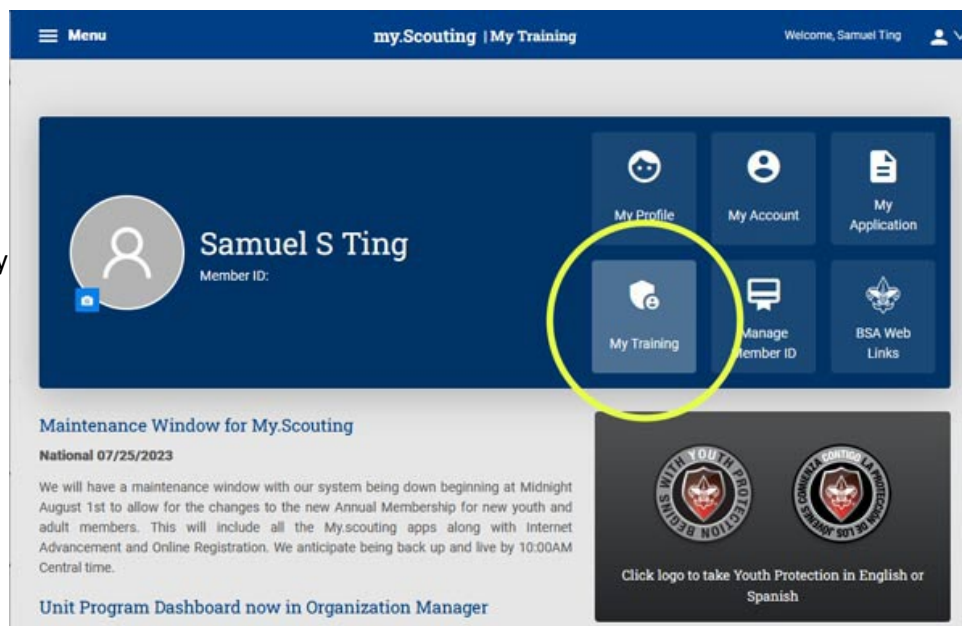

### Step 1

Open an Internet browser (e.g., Internet Explorer, Chrome) and go to: [my.scouting.org](https://my.scouting.org)

Log into your [my.scouting.org](https://my.scouting.org) account with your username / password. If you do not have an account, please create one and then log in the system.

### Step 2

Upon successful login, you should see the dashboard.

Click on 'My Training' button to enter the My Training page.