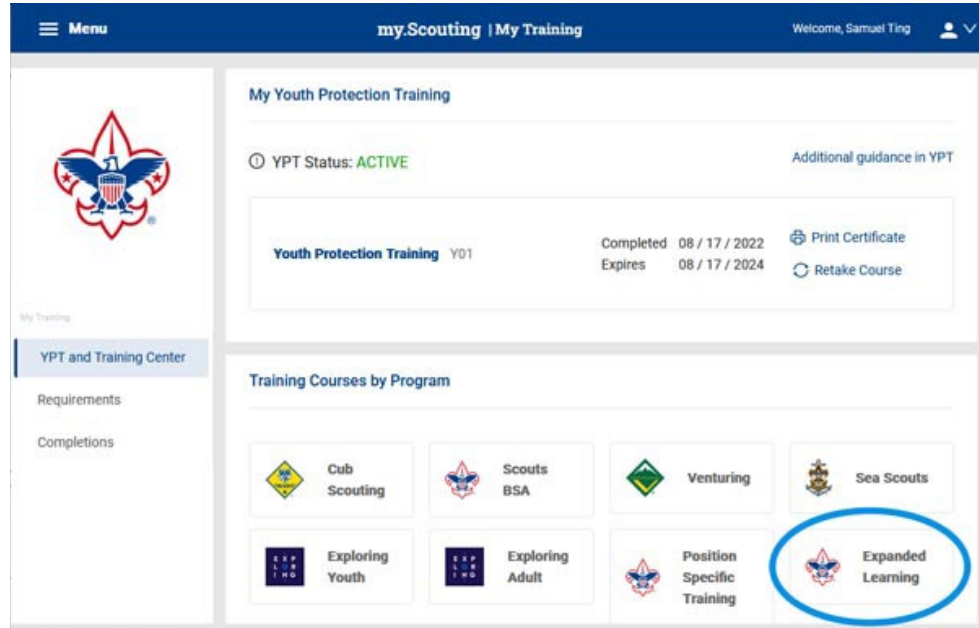

### Step 1

Open an Internet browser (e.g., Internet Explorer, Chrome) and go to: [my.scouting.org](https://my.scouting.org)

Log into your [my.scouting.org](https://my.scouting.org) account with your username / password. If you do not have an account, please create one and then log in the system.

### Step 2

Upon successful login, you should see the dashboard.

Click on 'My Training' button to enter the My Training page.

### Step 4

Click on the “Take Course” link from the “Expanded Learning” popup window.